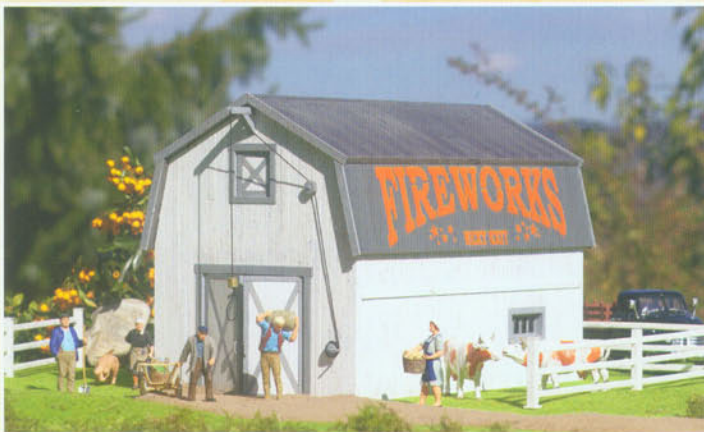

62120 Weiße Scheune / White Barn